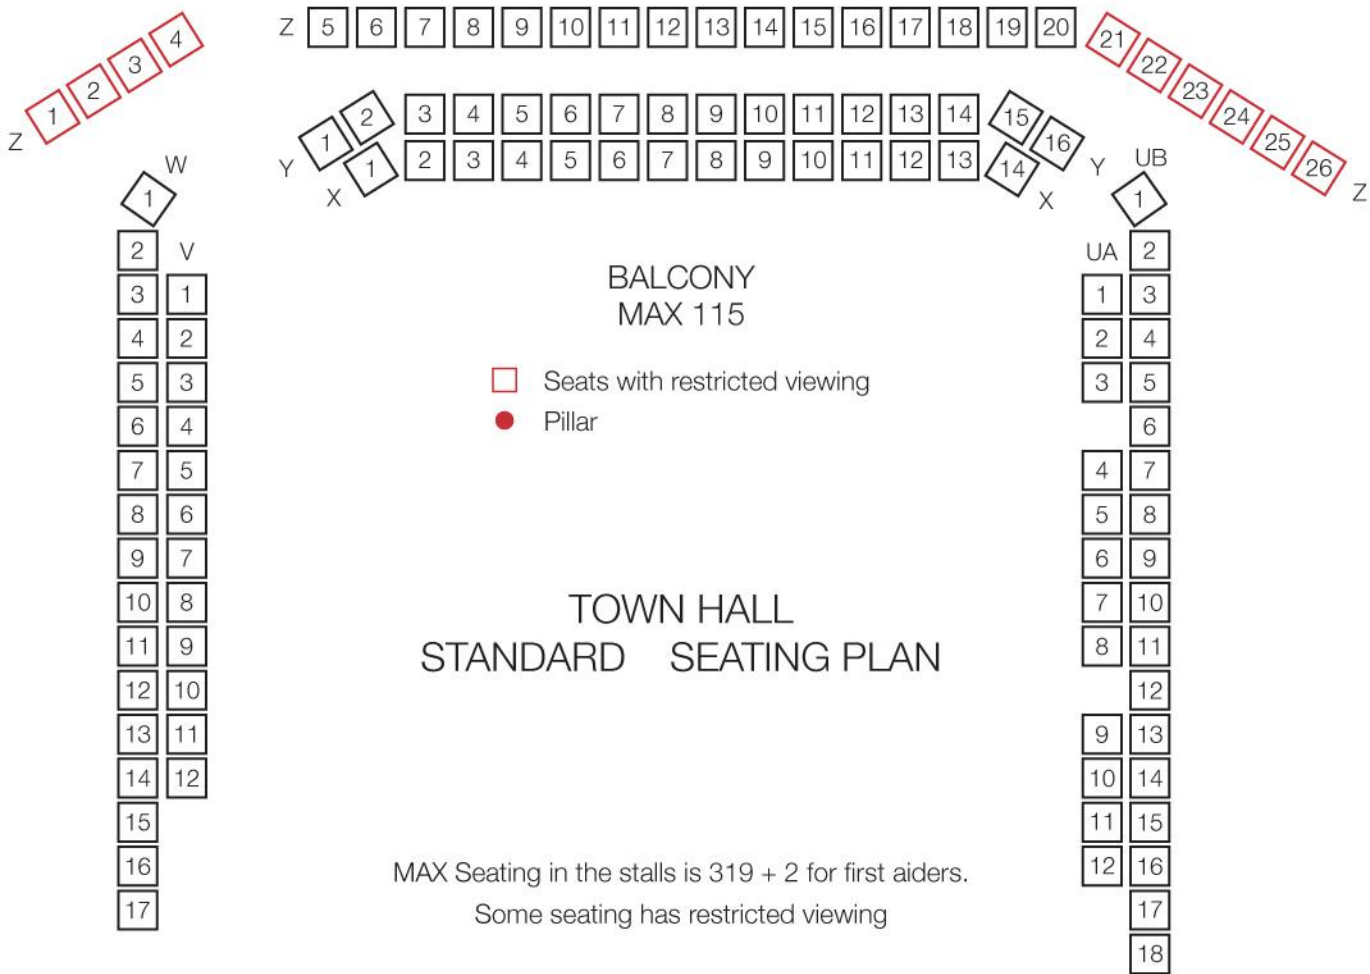

Fire exit

Fire Exit

STALLS MAX 319

STAGE