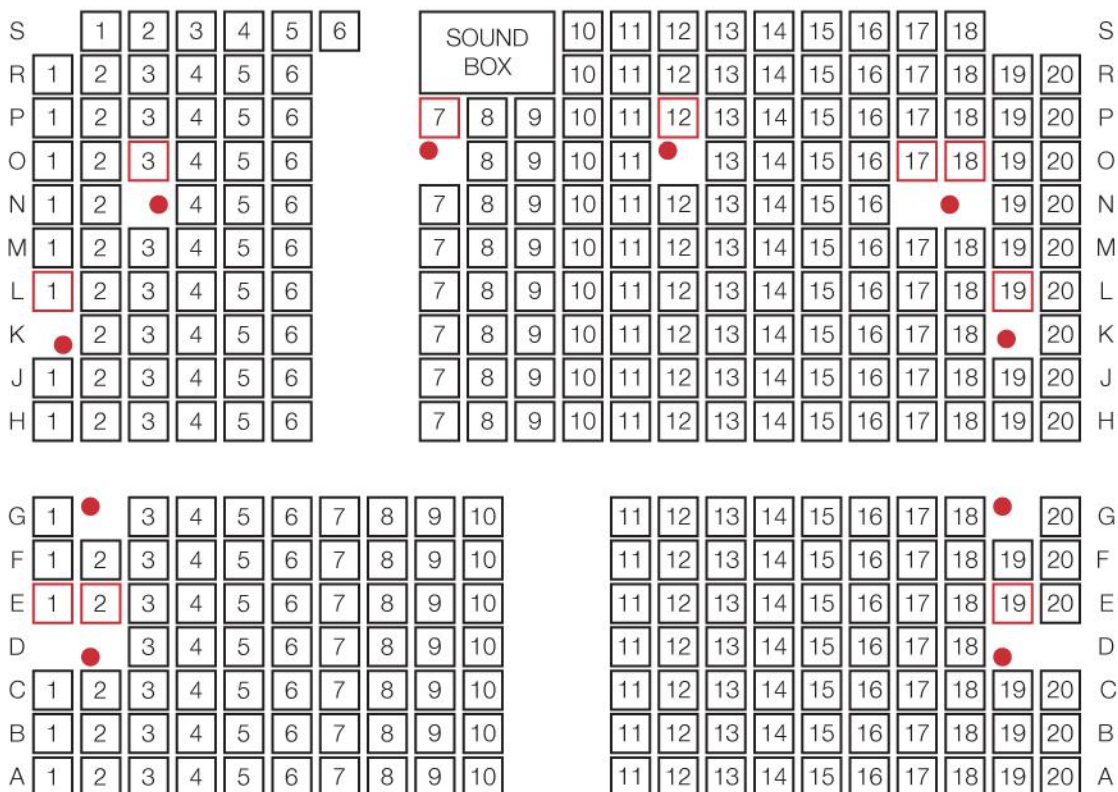

Fire exit

Fire Exit

STALLS MAX 319

STAGE