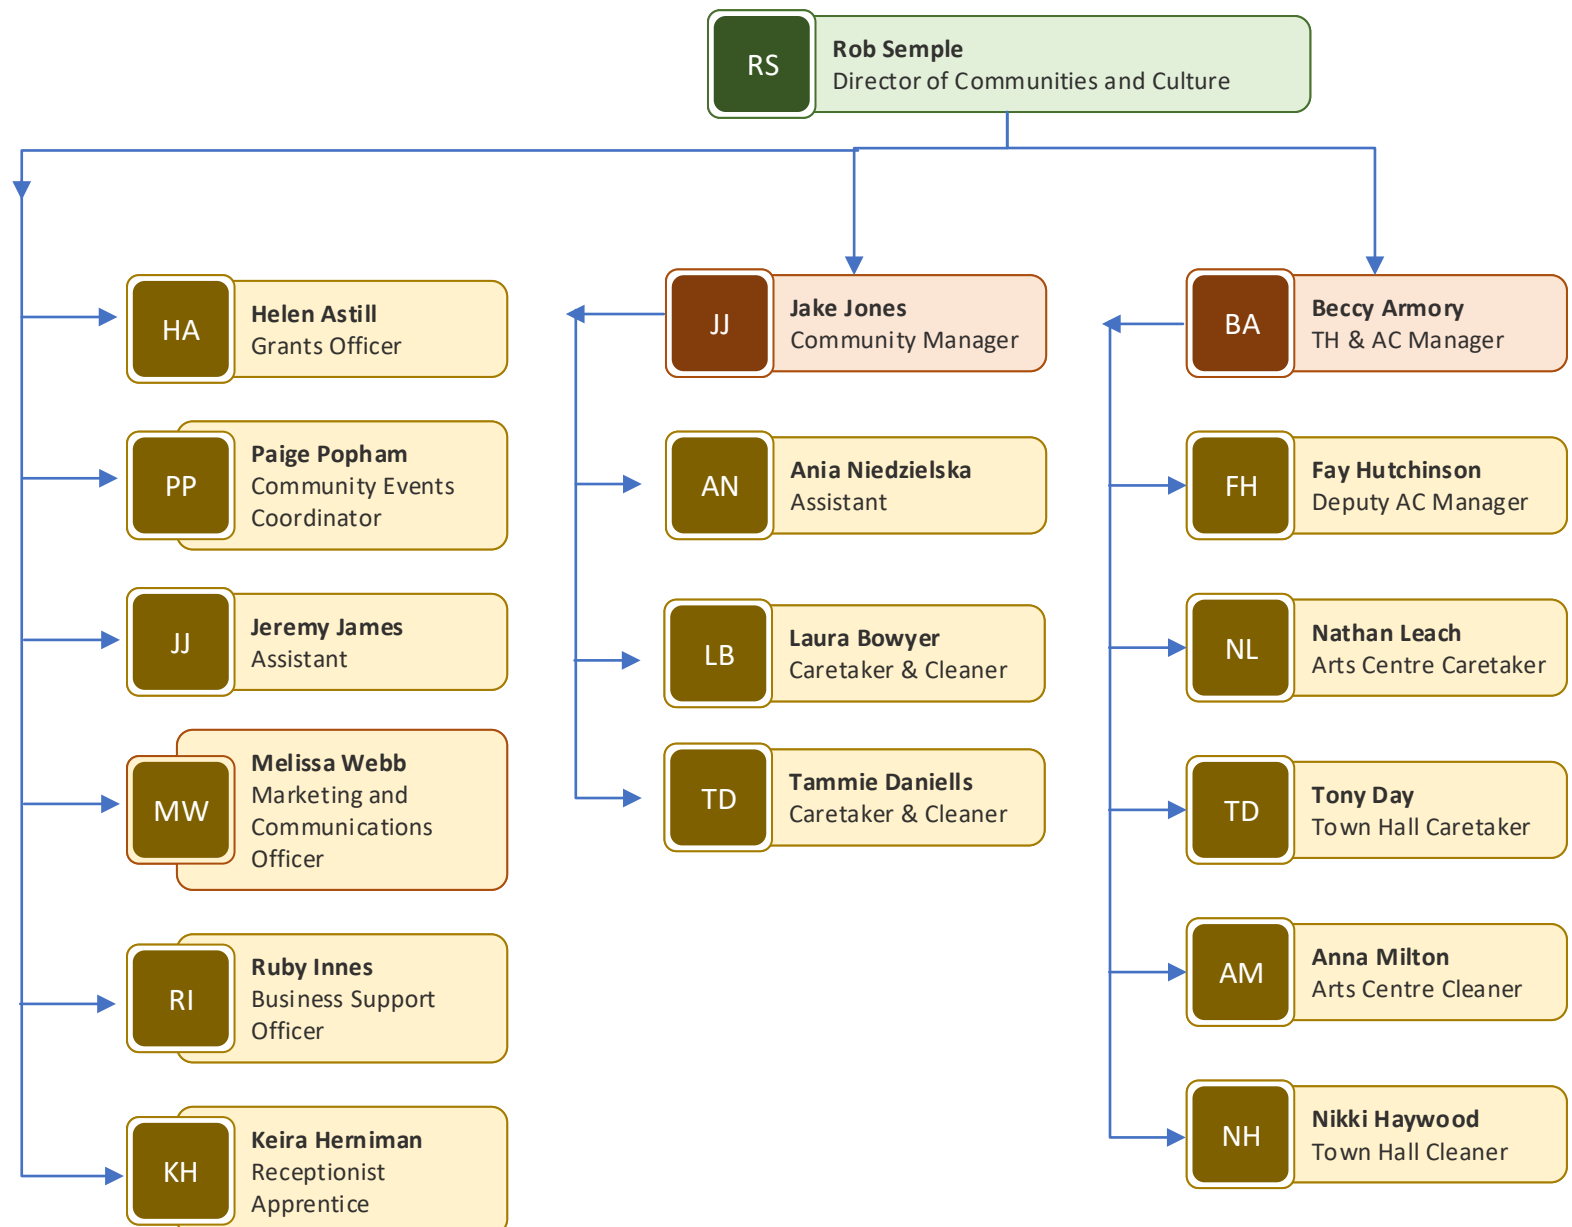

Bridgwater Town Council Organisational Structure

Amenities Directorate

Communities and Culture Directorate

Finance and Corporate Services Directorate

Senior Leadership Team