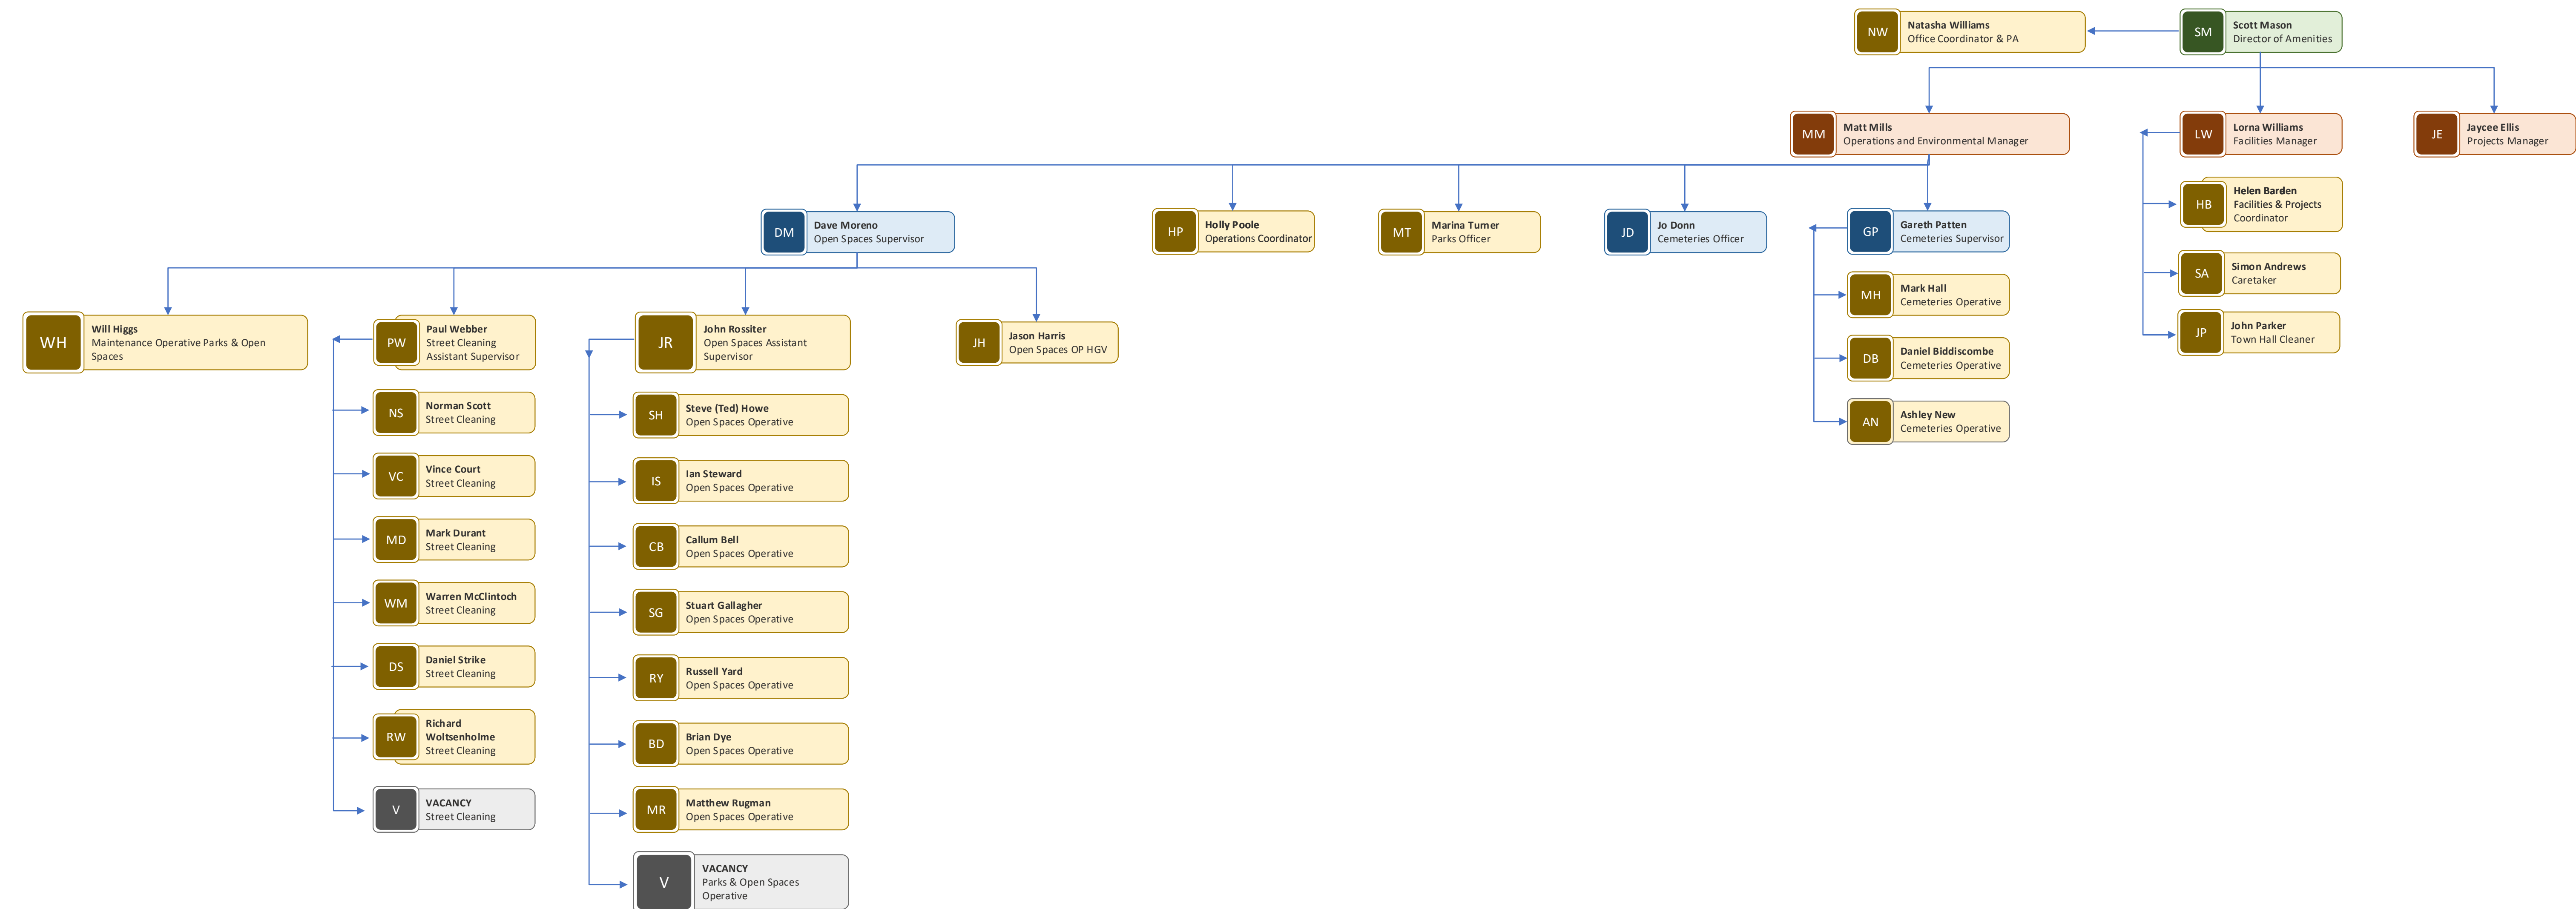

Bridgwater Town Council Organisational Structure

Amenities Directorate

Communities and Culture Directorate

Finance and Corporate Services Directorate

Senior Leadership Team